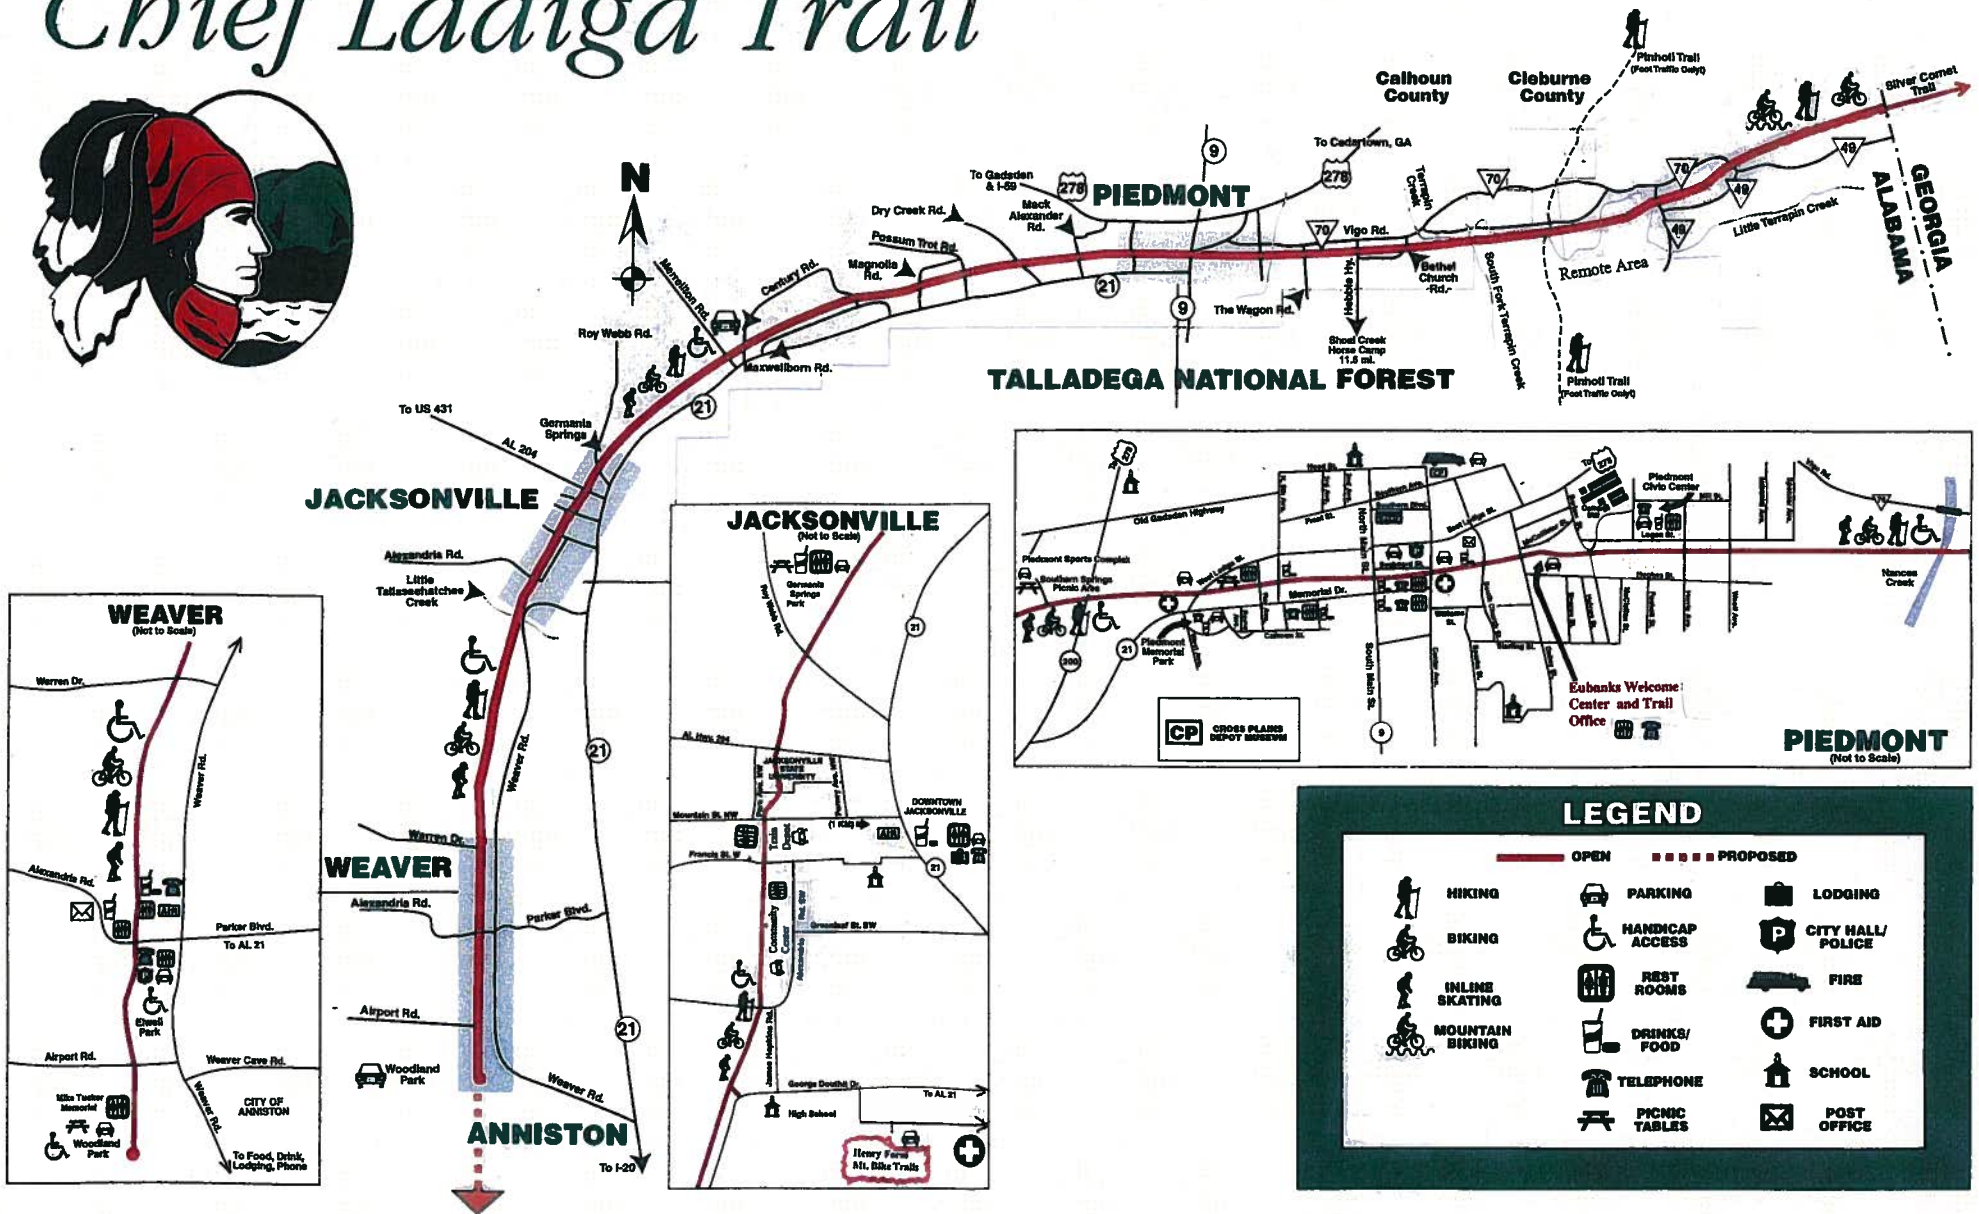

Chief Ladiga Trail

Location	Tucker Memorial - Anniston	Elwell Park - Weaver	Jville High School	Jville Comm. Center	Francis Street Access	Jville Train Depot	JSU	Germainia Springs Park	Piedmont Sports Complex	Eubanks Welcome Ctr. - Piedmont	Pinhoti Hiking Trail	AL/GA Line & Silver Comet Trail
Mile	32.5	31.7	28.2	26.2	25.6	25.5	25.3	23.6	15.1	13.6	6.6	0
Elevation	677	729	670	637	630	630	640	645	704	702	767	924
Parking	Yes	Yes	Yes	Yes	Yes	Yes	Yes	Yes	Yes	Yes	No	No