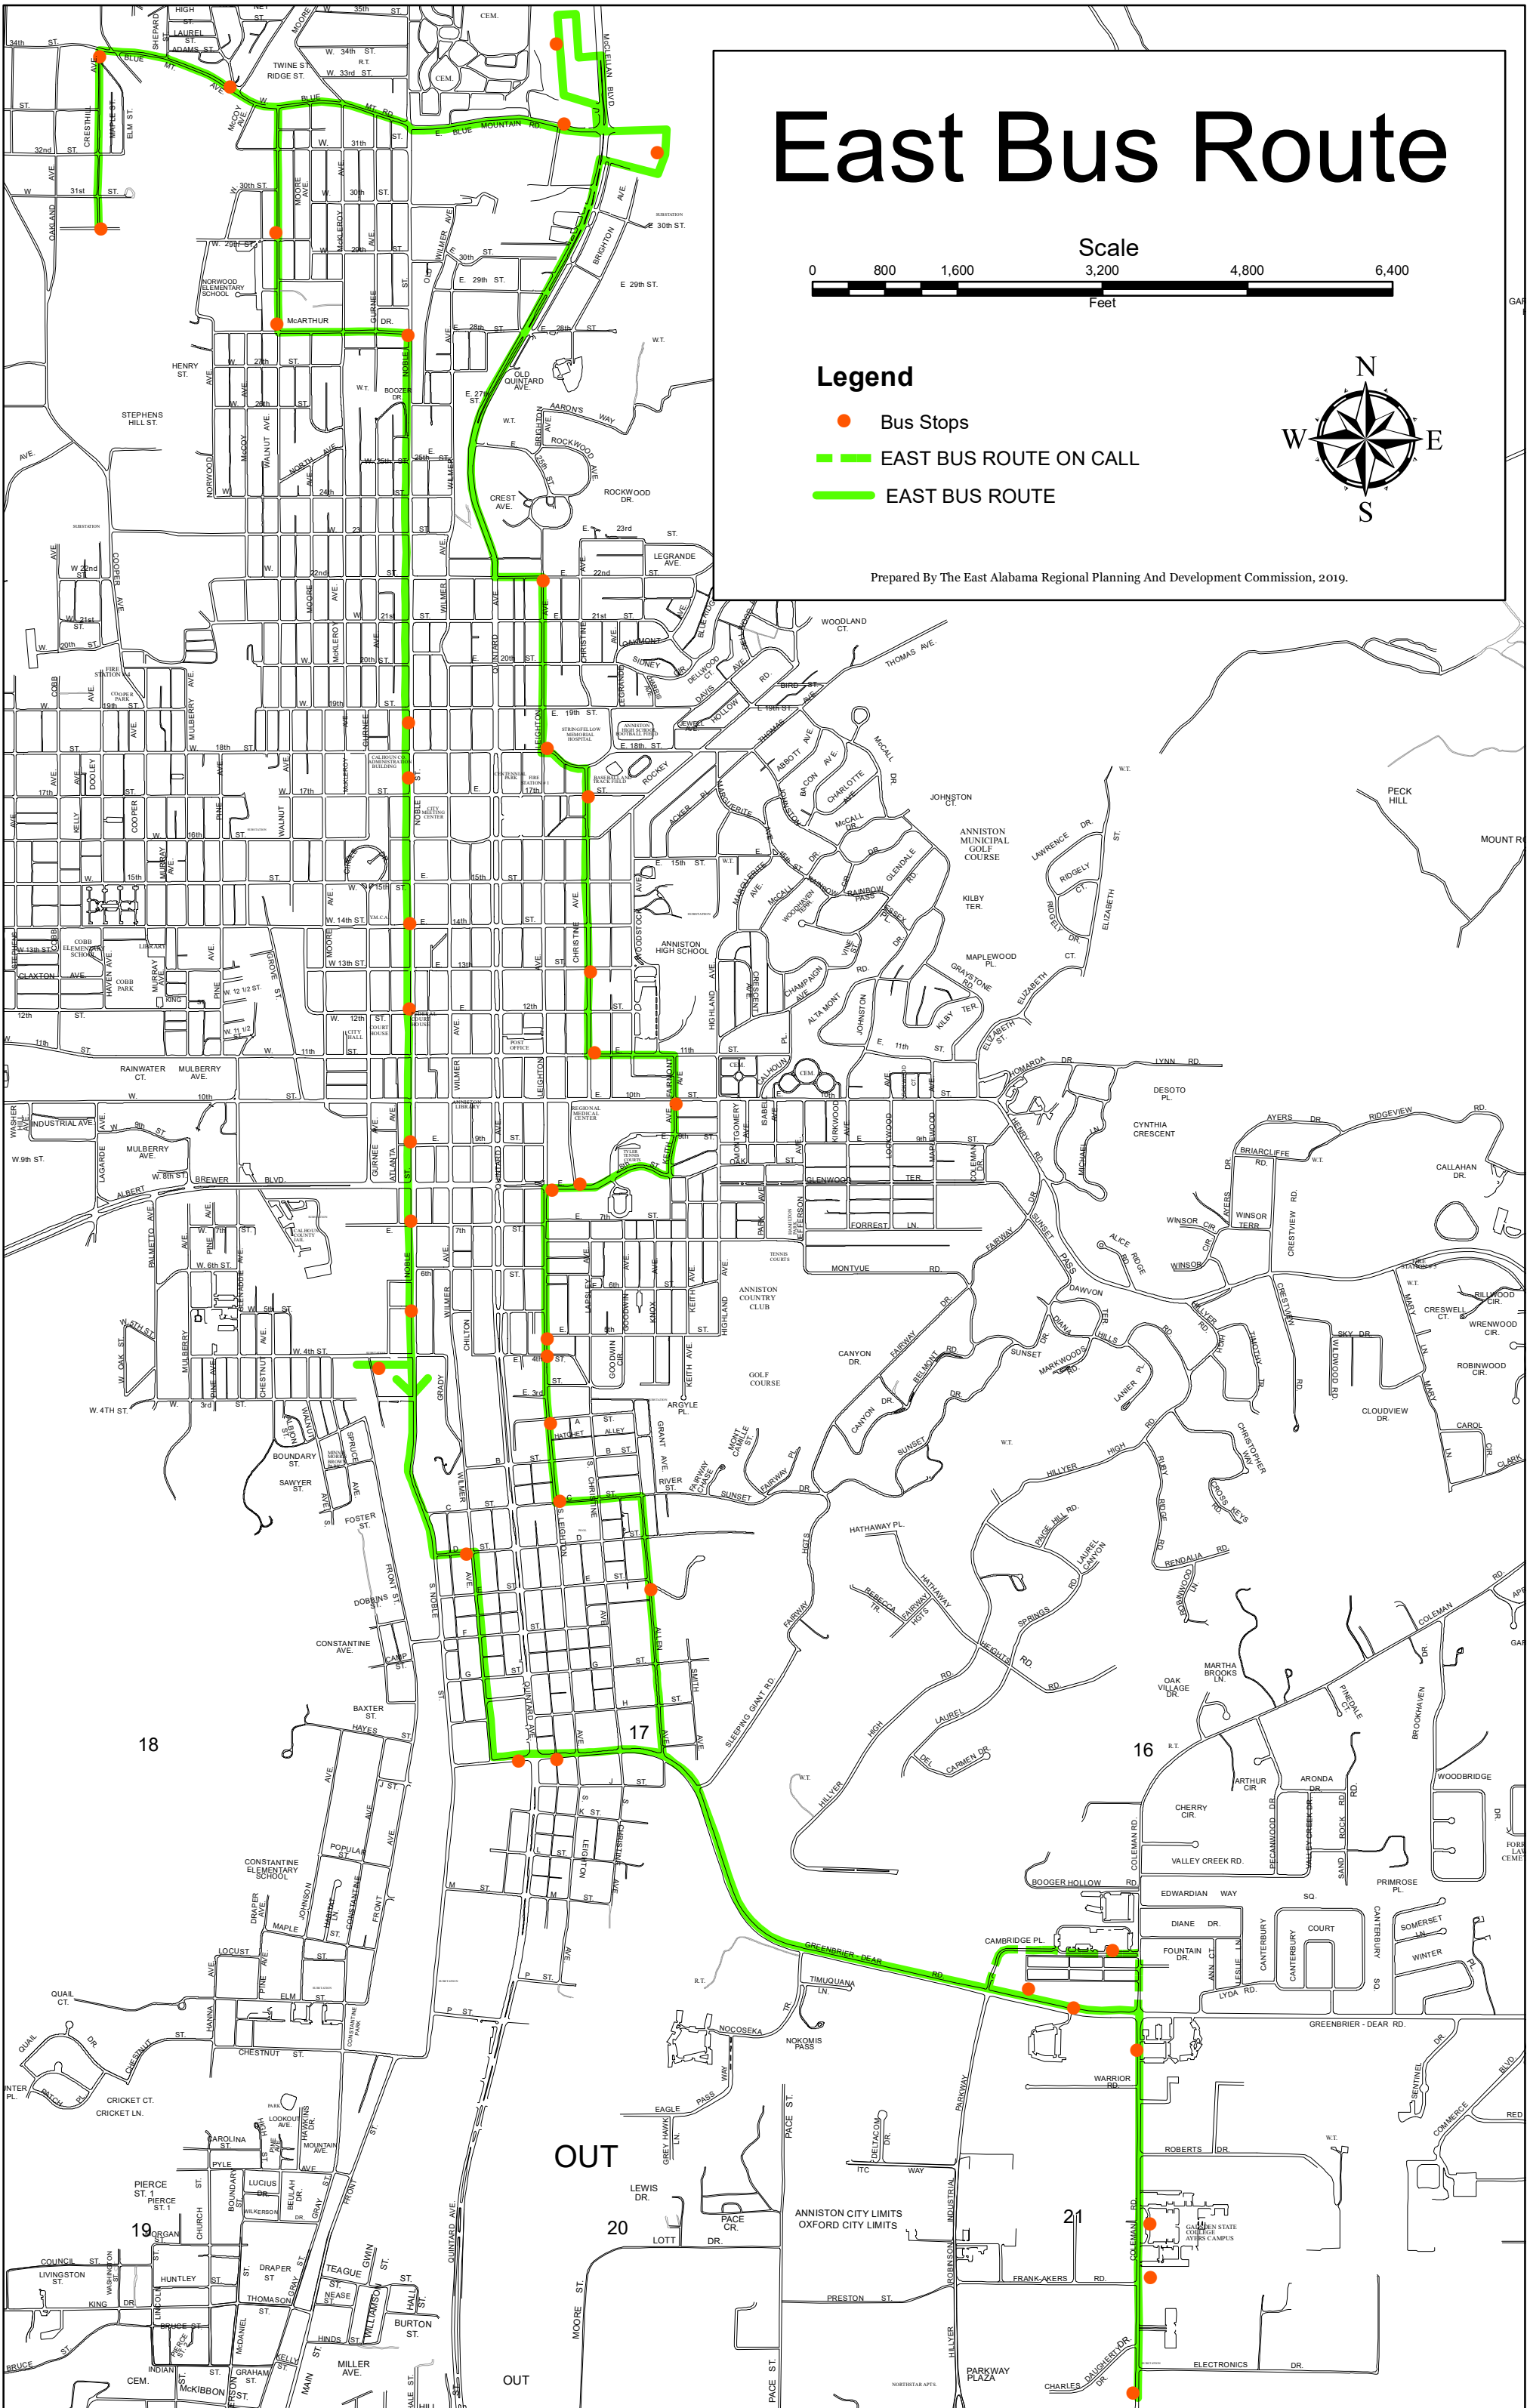

East Bus Route

Legend

- Bus Stops
- EAST BUS ROUTE ON CALL
- EAST BUS ROUTE

Prepared By The East Alabama Regional Planning And Development Commission, 2019.

18

17

16

19

20

21

OUT

OUT

ANNISTON CITY LIMITS
OXFORD CITY LIMITS