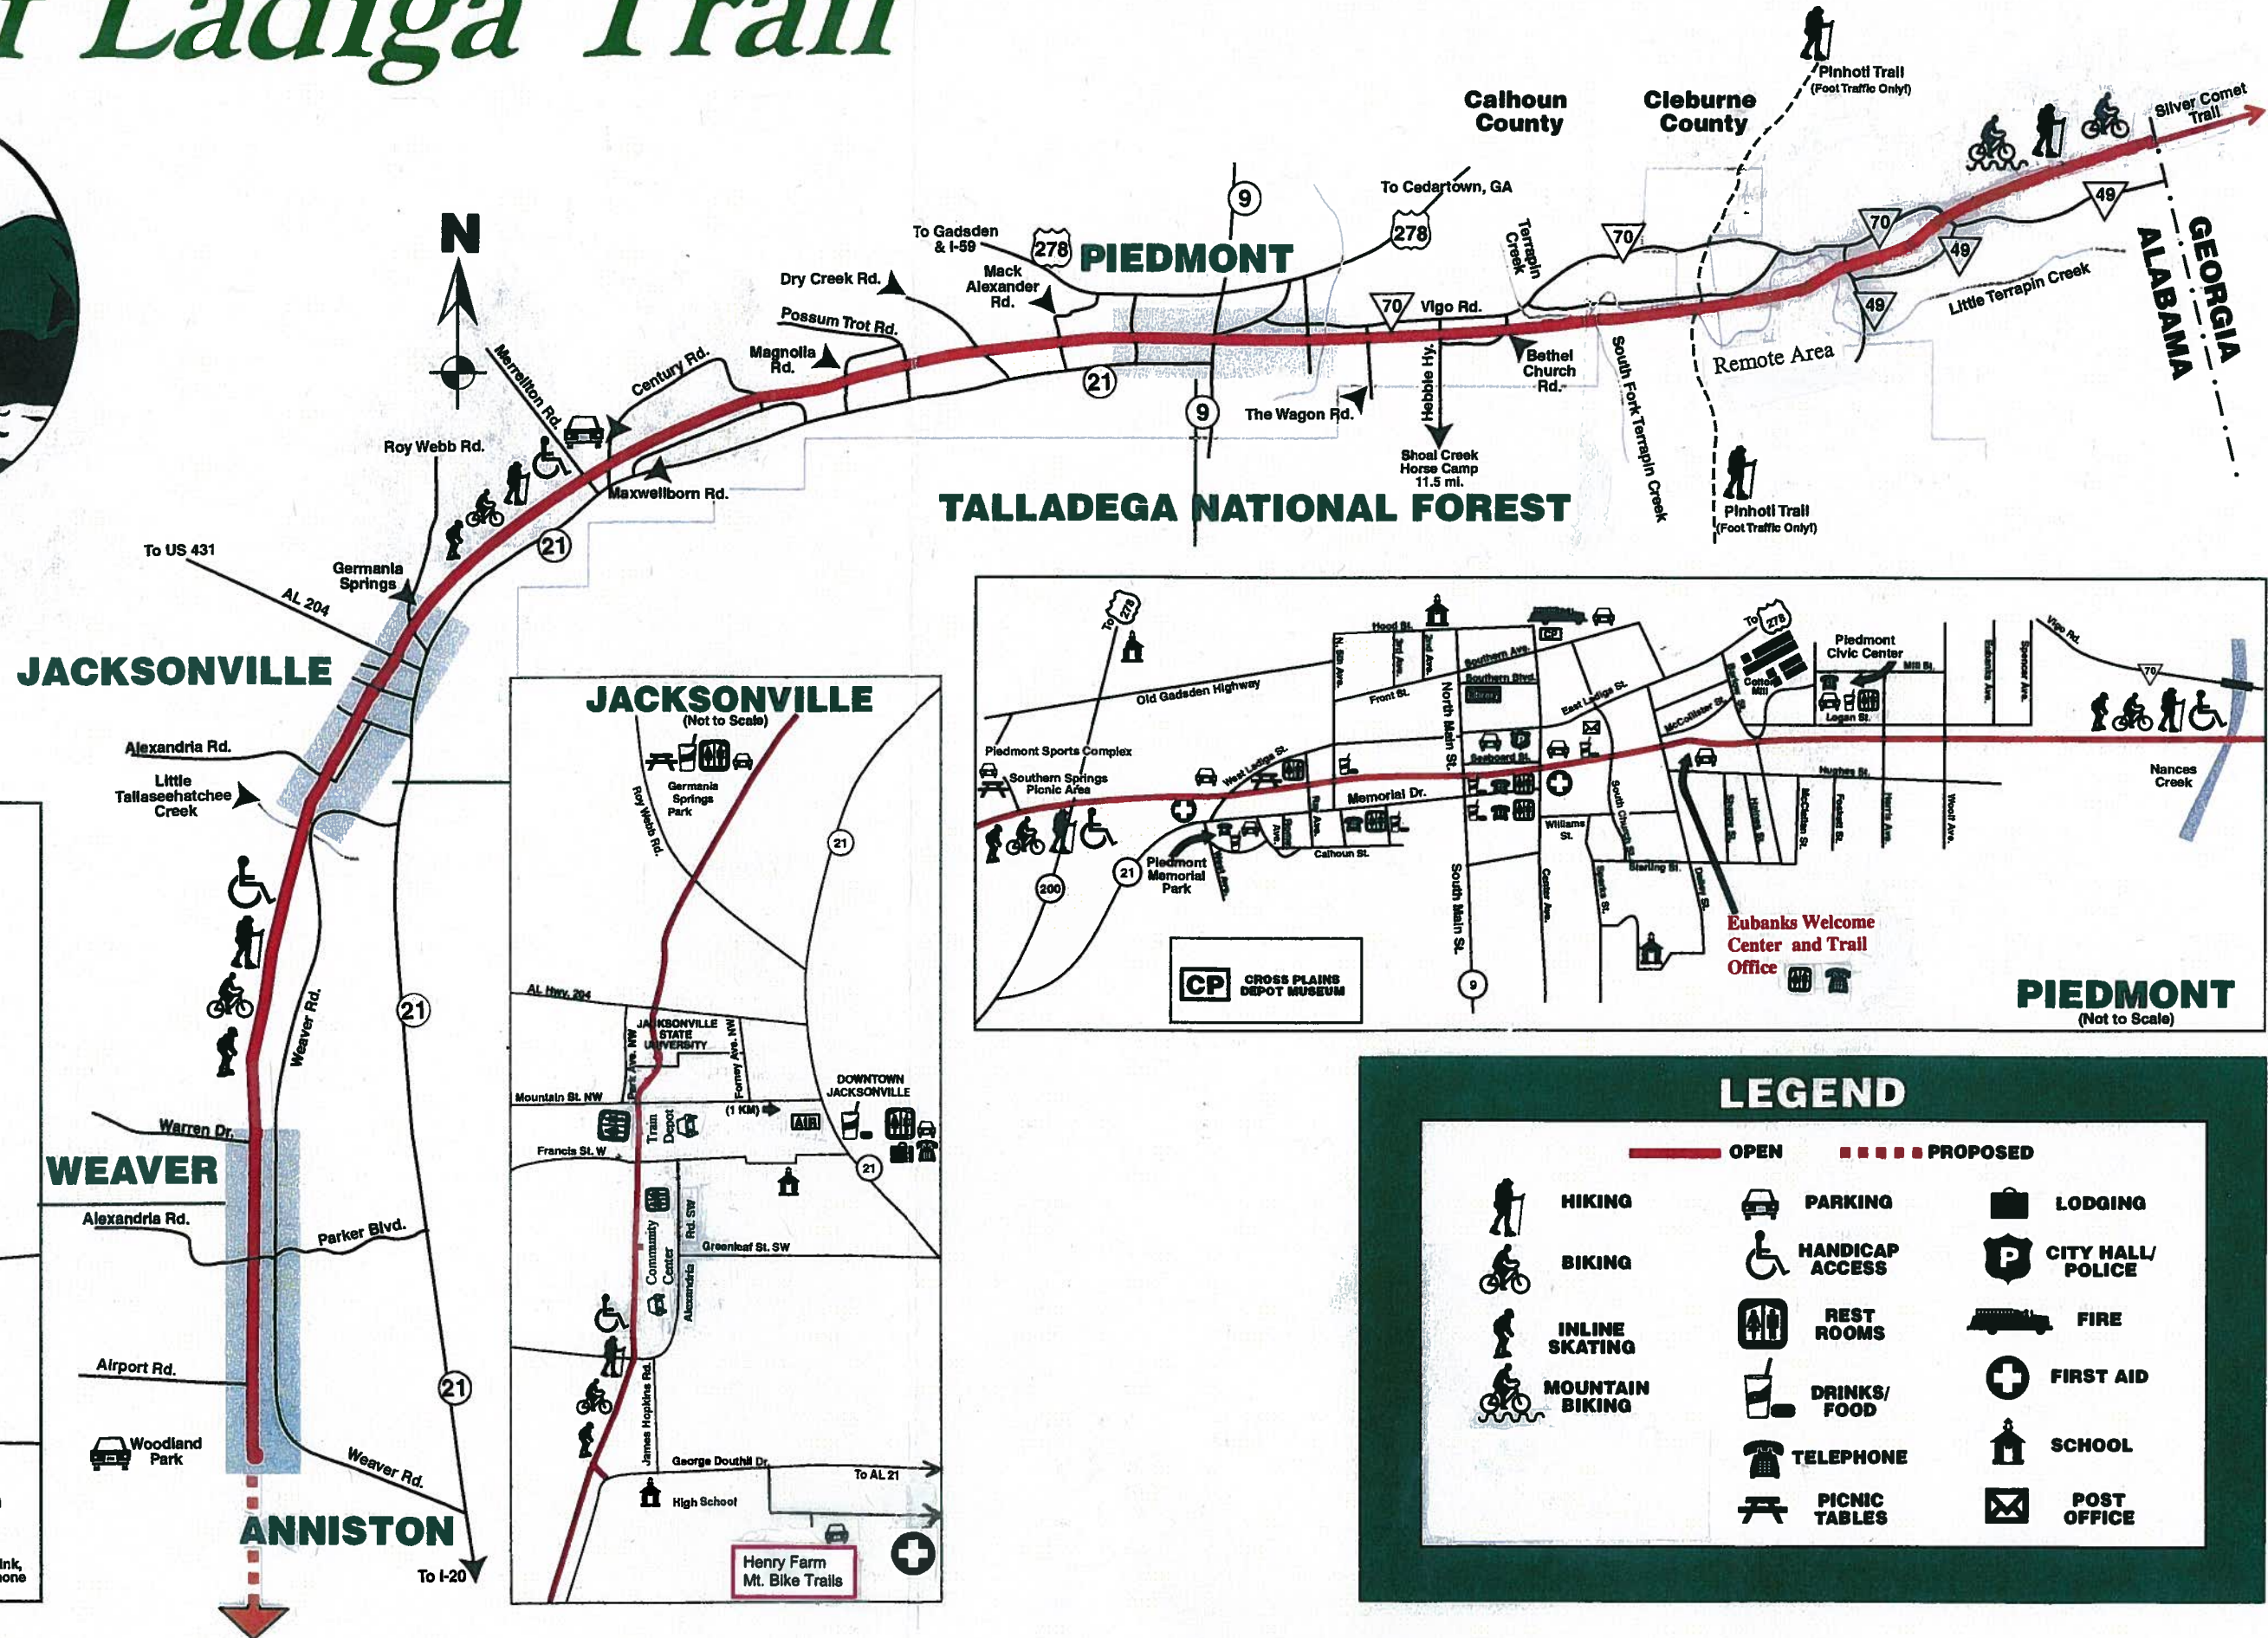

Chief Ladiga Trail

LEGEND

	OPEN		PROPOSED
	HIKING		PARKING
	BIKING		HANDICAP ACCESS
	INLINE SKATING		REST ROOMS
	MOUNTAIN BIKING		DRINKS/FOOD
			TELEPHONE
			PICNIC TABLES
			LODGING
			CITY HALL/POLICE
			FIRE
			FIRST AID
			SCHOOL
			POST OFFICE